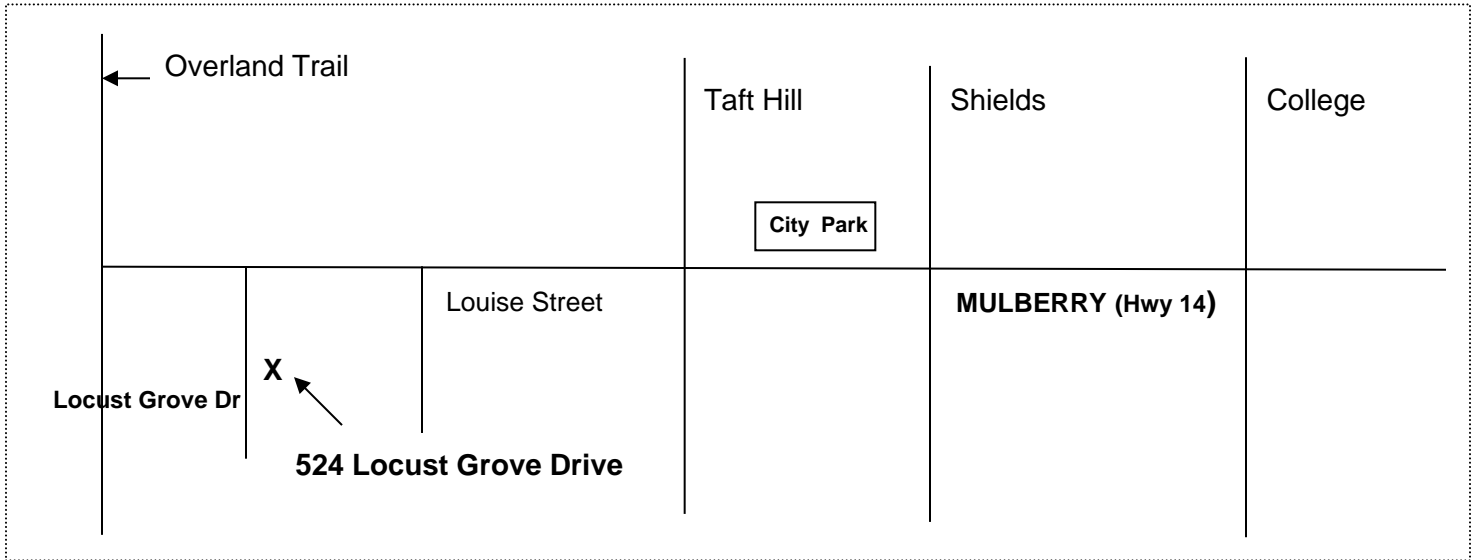

Holistic Alternatives Massage Therapy

Hawten Slaton, LMT
524 Locust Grove Drive
Fort Collins, CO 80521

970-690-5527

www.callhawten.com

Easy Directions:

House is sage green. Note - pond in front yard and solar panels on the roof. Please park directly in front of the house. Enter through the “Massage Entrance” door.

From Old Town (Fort Collins) - take Mulberry WEST past Taft Hill. Look for Louise Street and then you will turn LEFT at the next street - Locust Grove Dr (sign sits back from street) just before Overland Trail Drive. Turn left – 524 Locust Grove Drive.

From LaPorte Area - take Overland Trail south past LaPorte Street. At Mulberry, turn LEFT. The first street East of Overland is Locust Grove Dr. Turn right on Locust Grove Dr to 524 Locust Grove Drive.

From Greeley, Windsor, Loveland – go North on I-25. Exit at Colorado Hwy 14, which is Mulberry. Continue WEST on Mulberry past Taft Hill. Look for Louise Street and then you will turn LEFT at the next street - Locust Grove Dr (sign sits back from street) just before Overland Trail Drive --524 Locust Grove Drive.