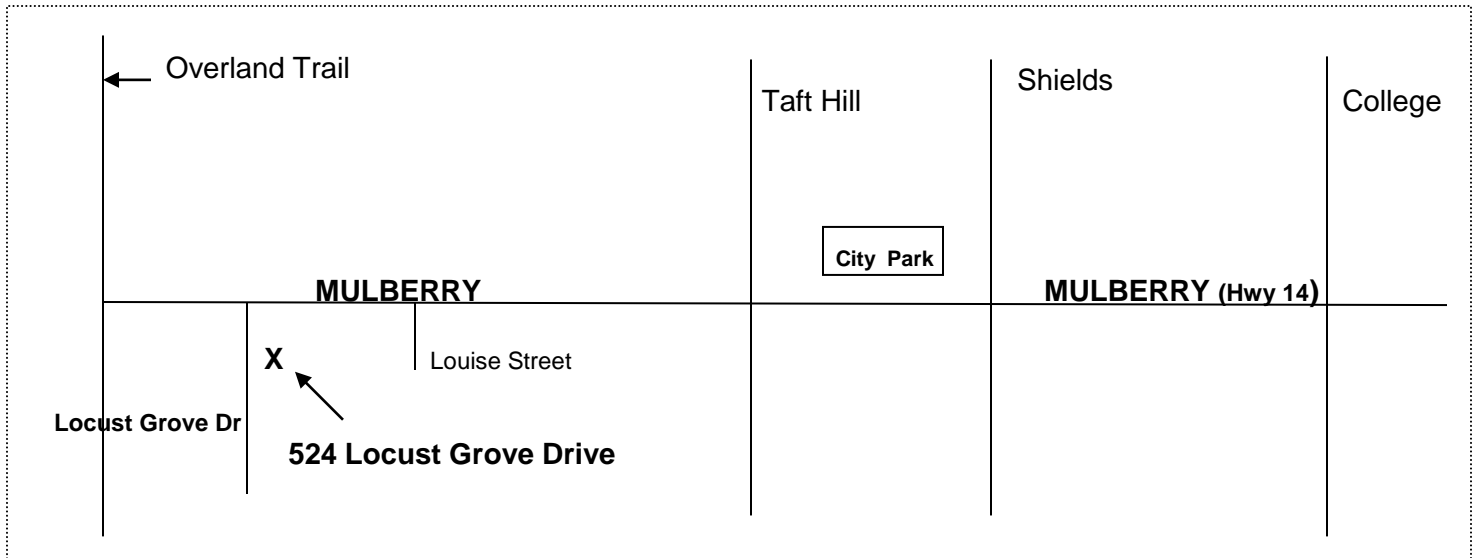

### Easy Directions:

**House is sage green. Note - pond in front yard and solar panels on the roof. Please park directly in front of the house or in the driveway if room. Enter through the "Massage Entrance" door.**

**From Old Town** (Fort Collins) - take Mulberry WEST past Taft Hill. Look for Louise Street and then you will turn LEFT at the next street - Locust Grove Dr (sign sits back from street) just before Overland Trail Drive. Turn left – 524 Locust Grove Drive.

**From LaPorte Area** - take Overland Trail south past LaPorte Street. At Mulberry, turn LEFT. The first street East of Overland is Locust Grove Dr. Turn right on Locust Grove Dr to 524 Locust Grove Drive.

**From Greeley, Windsor, Loveland** – go North on I-25. Exit at Colorado Hwy 14, which is Mulberry. Continue WEST on Mulberry past Taft Hill. Look for Louise Street and then you will turn LEFT at the next street - Locust Grove Dr (sign sits back from street) just before Overland Trail Drive --524 Locust Grove Drive.